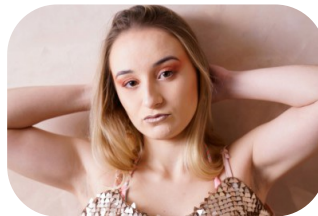

FOR ANY INQUIRIES PLEASE CONTACT US